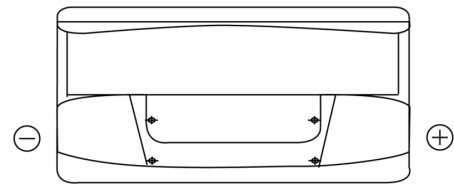

Product overview

Batteries for Trucks, Buses, Construction, Agriculture

PowerPRO Agri&Construction CJ1000

Part number	CJ1000
Technology	Flooded
EAN/GTIN	3661024016827
Voltage	12 V
Capacity	100.0 Ah
CCA	850 A
Length	353 mm
Width	175 mm
Height	190 mm
Box size	L05
Polarity	ETN 0
Terminal Type	EN taper post
Hold Down	B13
Weights (subject of variation)	21.80 kg

Polarity

Terminal Type

Hold Down

Design, features and specifications are subject to change without notice. We disclaim any representation or warranty, express or implied, concerning the data or recommendations, and in no event shall be liable for any loss or damage claimed to have arisen as a result. Some products may not be available in your local market.