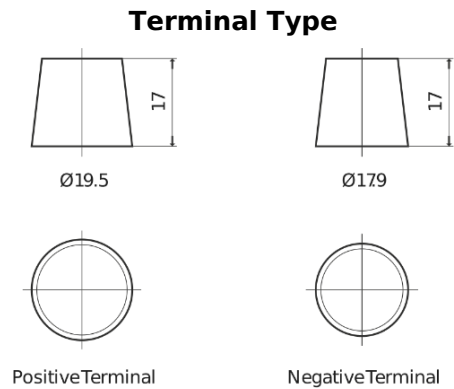

**Product overview**

Batteries for Trucks, Buses, Construction, Agriculture

**StartPRO CG1703**

Part number	CG1703
Technology	Flooded
EAN/GTIN	3661024016896
Voltage	12 V
Capacity	170.0 Ah
CCA	950 A
Length	513 mm
Width	223 mm
Height	223 mm
Box size	D05
Polarity	ETN 3
Terminal Type	EN taper post
Hold Down	B0
Weights (subject of variation)	40.20 kg