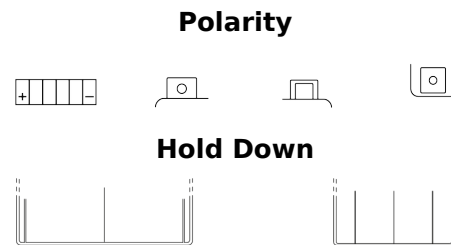

Product overview

Batteries for Motorcycles, ATVs, Snowmobiles, Garden

Li-Ion ELTX14H

Part number	ELTX14H
Technology	Li-Ion
EAN/GTIN	3661024036801
Voltage	12 V
Capacity	4 Ah
CCA	240 A
Watt hour	48 Wh
Length	150 mm
Width	90 mm
Height	95 mm
Box size	C53
Polarity	ETN 1
Terminal Type	M12
Hold Down	B0
Weights (subject of variation)	0.90 kg