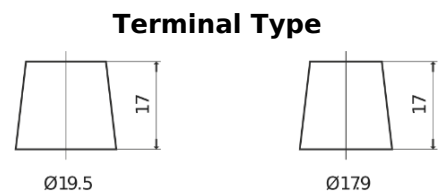

**Product overview**

Batteries for Trucks, Buses, Construction, Agriculture

**PowerPRO CF1453**

Part number	CF1453
Technology	Flooded
EAN/GTIN	3661024015301
Voltage	12 V
Capacity	145.0 Ah
CCA	900 A
Length	513 mm
Width	189 mm
Height	223 mm
Box size	D04
Polarity	ETN 3
Terminal Type	EN taper post
Hold Down	B0
Weights (subject of variation)	35.90 kg