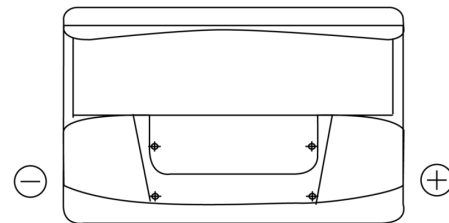

**Product overview**

Batteries for Cars

**Standard CC700**

Part number	CC700
Technology	Flooded
EAN/GTIN	3661024014823
Voltage	12 V
Capacity	70.0 Ah
CCA	640 A
Length	278 mm
Width	175 mm
Height	190 mm
Box size	L03
Polarity	ETN 0
Terminal Type	EN taper post
Hold Down	B13
Weights (subject of variation)	16.00 kg

**Polarity**

**Terminal Type**

Positive Terminal

Negative Terminal

**Hold Down**

Design, features and specifications are subject to change without notice. We disclaim any representation or warranty, express or implied, concerning the data or recommendations, and in no event shall be liable for any loss or damage claimed to have arisen as a result. Some products may not be available in your local market.