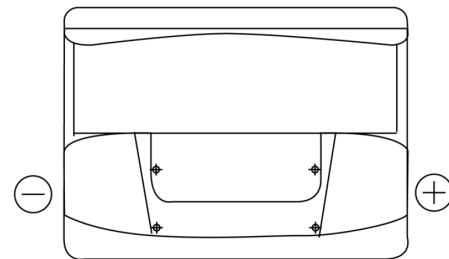

Product overview

Batteries for Cars

Standard CC550

Part number	CC550
Technology	Flooded
EAN/GTIN	3661024014809
Voltage	12 V
Capacity	55.0 Ah
CCA	460 A
Length	242 mm
Width	175 mm
Height	190 mm
Box size	L02
Polarity	ETN 0
Terminal Type	EN taper post
Hold Down	B13
Weights (subject of variation)	13.50 kg

Polarity

Terminal Type

Positive Terminal

Negative Terminal

Hold Down

Design, features and specifications are subject to change without notice. We disclaim any representation or warranty, express or implied, concerning the data or recommendations, and in no event shall be liable for any loss or damage claimed to have arisen as a result. Some products may not be available in your local market.