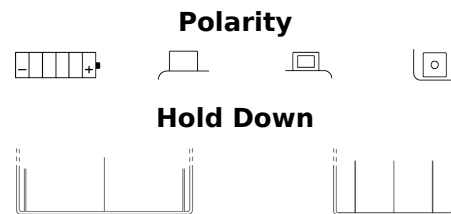

Product overview

Batteries for Motorcycles, ATVs, Snowmobiles, Garden

Conventional EB14L-B2

Part number	EB14L-B2
Technology	Flooded
EAN/GTIN	3661024033428
Voltage	12 V
Capacity	14 Ah
CCA	145 A
Length	135 mm
Width	90 mm
Height	165 mm
Box size	C49
Polarity	ETN 0
Terminal Type	M08
Hold Down	B0
Weights (subject of variation)	4.60 kg