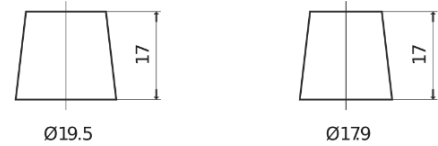

Terminal Type