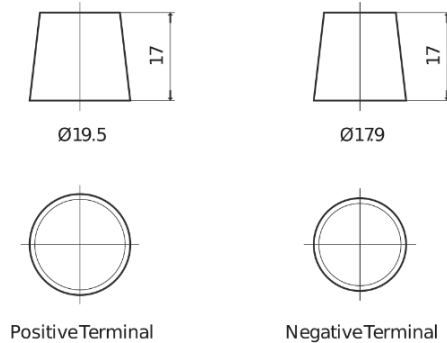

**Product overview**

Batteries for Marine and Leisure

**Dual EFB TZ850**

Part number	TZ850
Technology	EFB
EAN/GTIN	3661024057608
Voltage	12 V
Capacity	100.0 Ah
CCA	900 A
Watt hour	850 Wh
Length	353 mm
Width	175 mm
Height	190 mm
Box size	L05
Polarity	ETN 0
Terminal Type	EN taper post
Hold Down	B13
Weights (subject of variation)	25.50 kg

**Polarity**

**Terminal Type**

**Hold Down**

Design, features and specifications are subject to change without notice. We disclaim any representation or warranty, express or implied, concerning the data or recommendations, and in no event shall be liable for any loss or damage claimed to have arisen as a result. Some products may not be available in your local market.