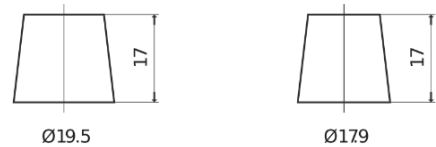

Product overview

Batteries for Marine and Leisure

Vintage TU72L

Part number	TU72L
Technology	Flooded
EAN/GTIN	3661024056281
Voltage	12 V
Capacity	72.0 Ah
CCA	640 A
Length	278 mm
Width	175 mm
Height	190 mm
Box size	L03
Polarity	ETN 1
Terminal Type	EN taper post
Hold Down	B13
Weights (subject of variation)	16.00 kg

Polarity

Terminal Type

Positive Terminal

Negative Terminal

Hold Down

Design, features and specifications are subject to change without notice. We disclaim any representation or warranty, express or implied, concerning the data or recommendations, and in no event shall be liable for any loss or damage claimed to have arisen as a result. Some products may not be available in your local market.