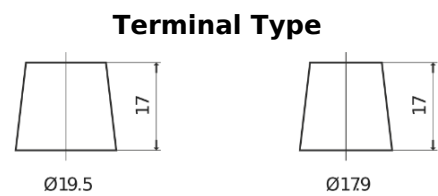

Product overview

Batteries for Marine and Leisure

Dual TR600

Part number	TR600
Technology	Flooded
EAN/GTIN	3661024057691
Voltage	12 V
Capacity	120.0 Ah
CCA	800 A
Length	349 mm
Width	175 mm
Height	285 mm
Box size	D03
Polarity	ETN 1
Terminal Type	EN taper post
Hold Down	B0
Weights (subject of variation)	31.40 kg