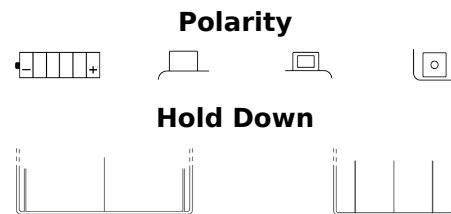

Product overview

Batteries for Motorcycles, ATVs, Snowmobiles, Garden

Conventional EB14L-A2

Part number	EB14L-A2
Technology	Flooded
EAN/GTIN	3661024033398
Voltage	12 V
Capacity	14 Ah
CCA	145 A
Length	135 mm
Width	90 mm
Height	165 mm
Box size	C49
Polarity	ETN 0
Terminal Type	M08
Hold Down	B0
Weights (subject of variation)	4.60 kg