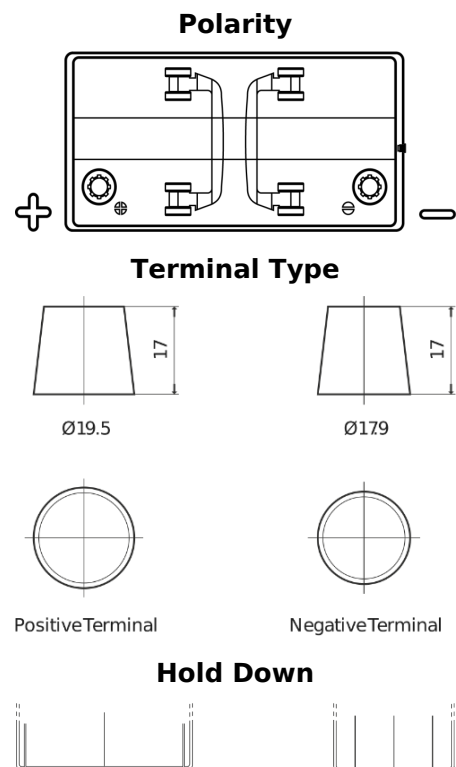

Product overview

Batteries for Marine and Leisure

Dual TR550

Part number	TR550
Technology	Flooded
EAN/GTIN	3661024055987
Voltage	12 V
Capacity	115.0 Ah
CCA	760 A
Watt hour	550 Wh
Length	349 mm
Width	175 mm
Height	235 mm
Box size	D02
Polarity	ETN 1
Terminal Type	EN taper post
Hold Down	B0
Weights (subject of variation)	27.80 kg