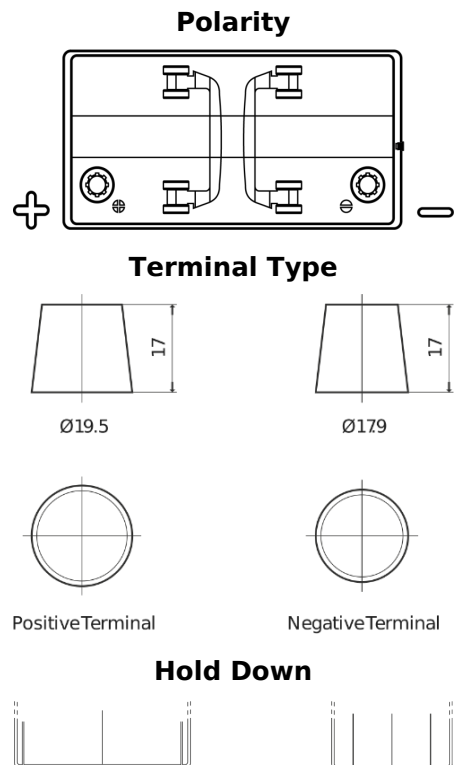

Product overview

Batteries for Marine and Leisure

Dual TR550

| | |
|--------------------------------|---------------|
| Part number | TR550 |
| Technology | Flooded |
| EAN/GTIN | 3661024055987 |
| Voltage | 12 V |
| Capacity | 115.0 Ah |
| CCA | 760 A |
| Watt hour | 550 Wh |
| Length | 349 mm |
| Width | 175 mm |
| Height | 235 mm |
| Box size | D02 |
| Polarity | ETN 1 |
| Terminal Type | EN taper post |
| Hold Down | B0 |
| Weights (subject of variation) | 27.80 kg |