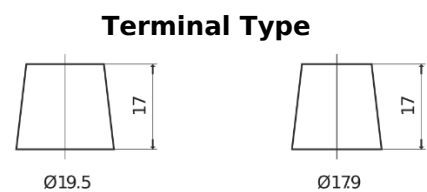

Product overview

Batteries for Marine and Leisure

Vintage EU260-6

Part number	EU260-6
Technology	Flooded
EAN/GTIN	3661024036115
Voltage	6 V
Capacity	260 Ah
CCA	1300 A
Length	345 mm
Width	172 mm
Height	286 mm
Box size	M08
Polarity	ETN 0
Terminal Type	EN taper post
Hold Down	B0
Weights (subject of variation)	39.10 kg