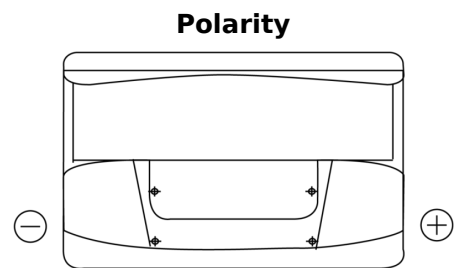

Product overview

Batteries for Marine and Leisure

Start TN750

Part number	TN750
Technology	Flooded
EAN/GTIN	3661024046084
Voltage	12 V
Capacity	74.0 Ah
CCA	680 A
MCA	750
Length	278 mm
Width	175 mm
Height	190 mm
Box size	L03
Polarity	ETN 0
Terminal Type	EN taper post
Hold Down	B13
Weights (subject of variation)	16.60 kg