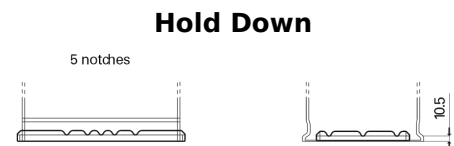

Product overview

Batteries for Marine and Leisure

Start TN750

Part number	TN750
Technology	Flooded
EAN/GTIN	3661024046084
Voltage	12 V
Capacity	74.0 Ah
CCA	680 A
MCA	750
Length	278 mm
Width	175 mm
Height	190 mm
Box size	L03
Polarity	ETN 0
Terminal Type	EN taper post
Hold Down	B13
Weights (subject of variation)	16.60 kg