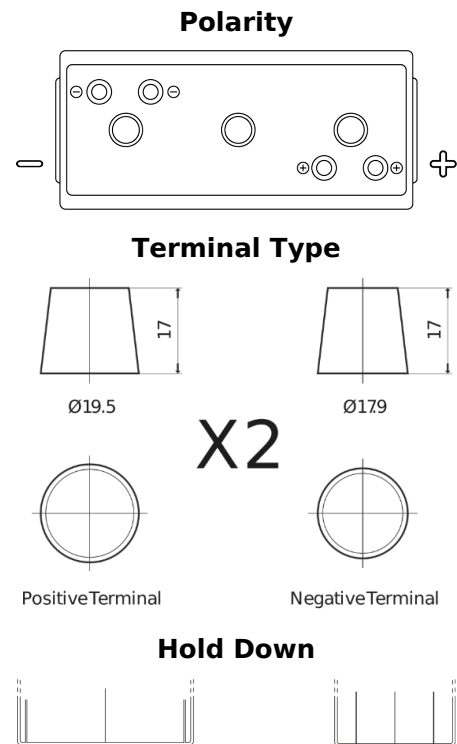

Product overview

Batteries for Marine and Leisure

Vintage EU200-6

| | |
|--------------------------------|---------------------|
| Part number | EU200-6 |
| Technology | Flooded |
| EAN/GTIN | 3661024036139 |
| Voltage | 6 V |
| Capacity | 200 Ah |
| CCA | 1150 A |
| Length | 398 mm |
| Width | 174 mm |
| Height | 234 mm |
| Box size | M06 |
| Polarity | ETN 0 |
| Terminal Type | Twin EN taper posts |
| Hold Down | B0 |
| Weights (subject of variation) | 27.80 kg |