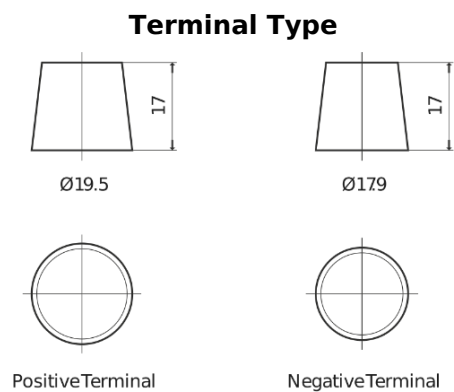

Product overview

Batteries for Marine and Leisure

Start TN750

Part number	TN750
Technology	Flooded
EAN/GTIN	3661024046084
Voltage	12 V
Capacity	74.0 Ah
CCA	680 A
MCA	750
Length	278 mm
Width	175 mm
Height	190 mm
Box size	L03
Polarity	ETN 0
Terminal Type	EN taper post
Hold Down	B13
Weights (subject of variation)	16.60 kg