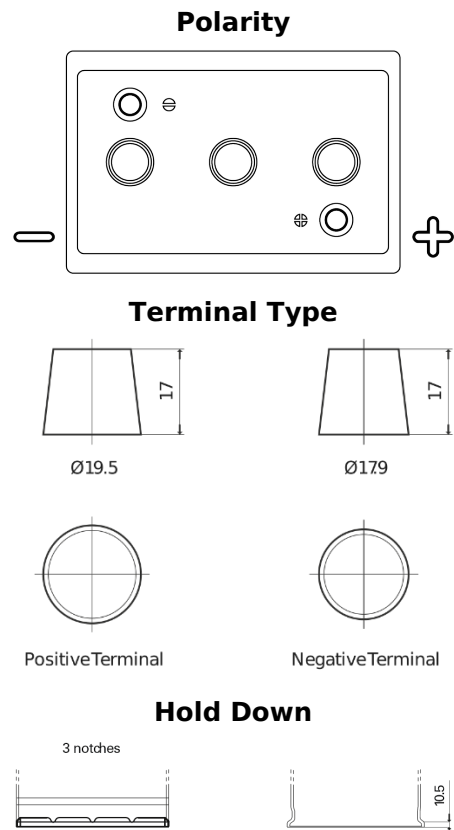

Product overview

Batteries for Marine and Leisure

Vintage EU140-6

Part number	EU140-6
Technology	Flooded
EAN/GTIN	3661024036153
Voltage	6 V
Capacity	140 Ah
CCA	900 A
Length	257 mm
Width	175 mm
Height	236 mm
Box size	M04
Polarity	ETN 0
Terminal Type	EN taper post
Hold Down	B1
Weights (subject of variation)	18.40 kg