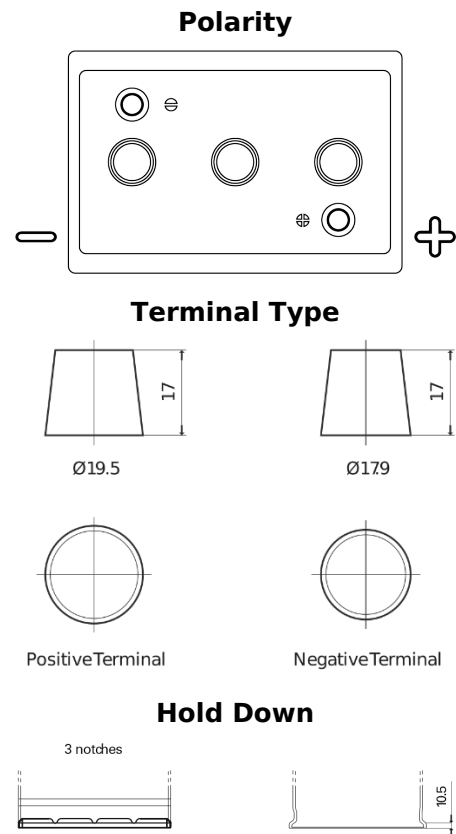

Product overview

Batteries for Marine and Leisure

Vintage EU140-6

Part number	EU140-6
Technology	Flooded
EAN/GTIN	3661024036153
Voltage	6 V
Capacity	140 Ah
CCA	900 A
Length	257 mm
Width	175 mm
Height	236 mm
Box size	M04
Polarity	ETN 0
Terminal Type	EN taper post
Hold Down	B1
Weights (subject of variation)	18.40 kg