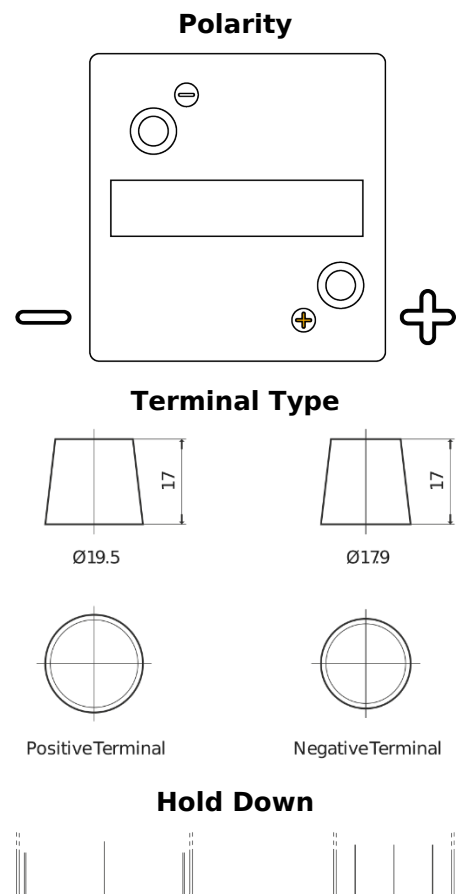

**Product overview**

Batteries for Marine and Leisure

**Vintage EU80-6**

Part number	EU80-6
Technology	Flooded
EAN/GTIN	3661024036160
Voltage	6 V
Capacity	80 Ah
CCA	600 A
Length	158 mm
Width	165 mm
Height	220 mm
Box size	M02
Polarity	ETN 0
Terminal Type	EN taper post
Hold Down	B0
Weights (subject of variation)	11.00 kg