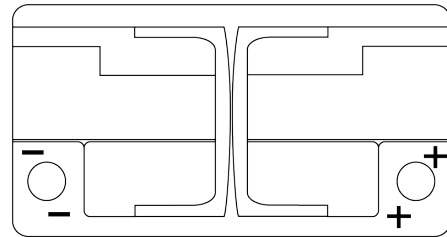

Product overview

Batteries for Cars

Premium EA1050

Part number	EA1050
Technology	Flooded
EAN/GTIN	3661024034302
Voltage	12 V
Capacity	105 Ah
CCA	850 A
Length	315 mm
Width	175 mm
Height	205 mm
Box size	LH4
Polarity	ETN 0
Terminal Type	EN taper post
Hold Down	B13
Weights (subject of variation)	23.10 kg

Polarity

Terminal Type

Positive Terminal

Negative Terminal

Hold Down

Design, features and specifications are subject to change without notice. We disclaim any representation or warranty, express or implied, concerning the data or recommendations, and in no event shall be liable for any loss or damage claimed to have arisen as a result. Some products may not be available in your local market.