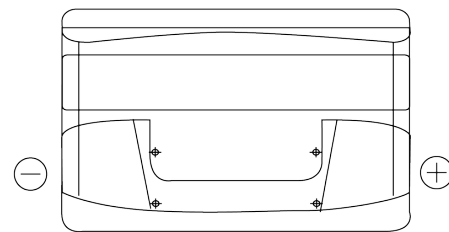

Product overview

Batteries for Cars

Excell EB1000

Part number	EB1000
Technology	Flooded
EAN/GTIN	3661024034715
Voltage	12 V
Capacity	100 Ah
CCA	720 A
Length	315 mm
Width	175 mm
Height	205 mm
Box size	LH4
Polarity	ETN 0
Terminal Type	EN taper post
Hold Down	B13
Weights (subject of variation)	21.90 kg

Polarity

Terminal Type

Positive Terminal

Negative Terminal

Hold Down

Design, features and specifications are subject to change without notice. We disclaim any representation or warranty, express or implied, concerning the data or recommendations, and in no event shall be liable for any loss or damage claimed to have arisen as a result. Some products may not be available in your local market.