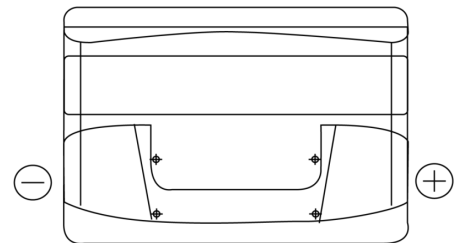

**Product overview**

Batteries for Cars

**Plus CB802**

Part number	CB802
Technology	Flooded
EAN/GTIN	3661024014656
Voltage	12 V
Capacity	80.0 Ah
CCA	700 A
Length	315 mm
Width	175 mm
Height	175 mm
Box size	LB4
Polarity	ETN 0
Terminal Type	EN taper post
Hold Down	B13
Weights (subject of variation)	17.80 kg

**Polarity**

**Terminal Type**

Positive Terminal      Negative Terminal

**Hold Down**

Design, features and specifications are subject to change without notice. We disclaim any representation or warranty, express or implied, concerning the data or recommendations, and in no event shall be liable for any loss or damage claimed to have arisen as a result. Some products may not be available in your local market.