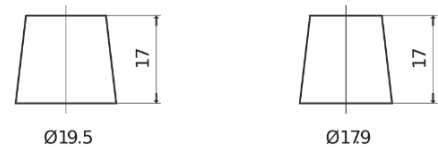

**Product overview**

Batteries for Cars

**Plus CB802**

Part number	CB802
Technology	Flooded
EAN/GTIN	3661024014656
Voltage	12 V
Capacity	80.0 Ah
CCA	700 A
Length	315 mm
Width	175 mm
Height	175 mm
Box size	LB4
Polarity	ETN 0
Terminal Type	EN taper post
Hold Down	B13
Weights (subject of variation)	17.80 kg

**Polarity**

**Terminal Type**

Positive Terminal      Negative Terminal

**Hold Down**

Design, features and specifications are subject to change without notice. We disclaim any representation or warranty, express or implied, concerning the data or recommendations, and in no event shall be liable for any loss or damage claimed to have arisen as a result. Some products may not be available in your local market.