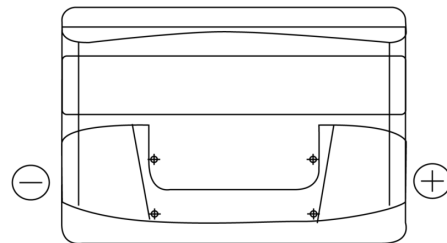

Product overview

Batteries for Cars

Plus CB802

Part number	CB802
Technology	Flooded
EAN/GTIN	3661024014656
Voltage	12 V
Capacity	80.0 Ah
CCA	700 A
Length	315 mm
Width	175 mm
Height	175 mm
Box size	LB4
Polarity	ETN 0
Terminal Type	EN taper post
Hold Down	B13
Weights (subject of variation)	17.80 kg

Polarity

Terminal Type

Positive Terminal

Negative Terminal

Hold Down

Design, features and specifications are subject to change without notice. We disclaim any representation or warranty, express or implied, concerning the data or recommendations, and in no event shall be liable for any loss or damage claimed to have arisen as a result. Some products may not be available in your local market.