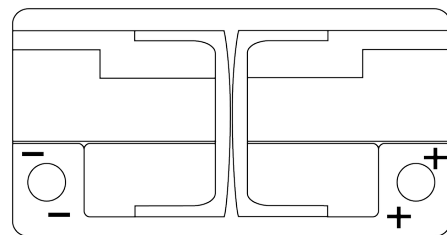

Product overview

Batteries for Cars

Premium EA852

Part number	EA852
Technology	Flooded
EAN/GTIN	3661024034296
Voltage	12 V
Capacity	85 Ah
CCA	800 A
Length	315 mm
Width	175 mm
Height	175 mm
Box size	LB4
Polarity	ETN 0
Terminal Type	EN taper post
Hold Down	B13
Weights (subject of variation)	18.60 kg

Polarity

Terminal Type

Ø19.5

Ø179

Positive Terminal

Negative Terminal

Hold Down

5 notches