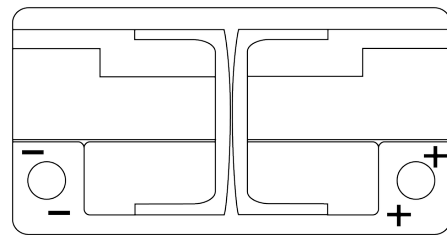

**Product overview**

Batteries for Cars

**Premium EA852**

Part number	EA852
Technology	Flooded
EAN/GTIN	3661024034296
Voltage	12 V
Capacity	85 Ah
CCA	800 A
Length	315 mm
Width	175 mm
Height	175 mm
Box size	LB4
Polarity	ETN 0
Terminal Type	EN taper post
Hold Down	B13
Weights (subject of variation)	18.60 kg

**Polarity**

**Terminal Type**

Positive Terminal

Negative Terminal

**Hold Down**

Design, features and specifications are subject to change without notice. We disclaim any representation or warranty, express or implied, concerning the data or recommendations, and in no event shall be liable for any loss or damage claimed to have arisen as a result. Some products may not be available in your local market.