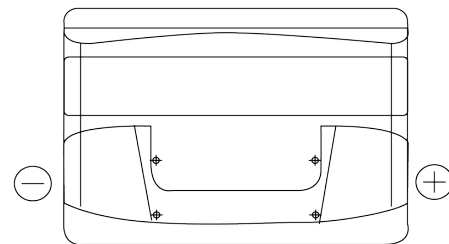

Product overview

Batteries for Cars

Excell EB802

Part number	EB802
Technology	Flooded
EAN/GTIN	3661024034654
Voltage	12 V
Capacity	80 Ah
CCA	700 A
Length	315 mm
Width	175 mm
Height	175 mm
Box size	LB4
Polarity	ETN 0
Terminal Type	EN taper post
Hold Down	B13
Weights (subject of variation)	17.80 kg

Polarity

Terminal Type

Positive Terminal

Negative Terminal

Hold Down

Design, features and specifications are subject to change without notice. We disclaim any representation or warranty, express or implied, concerning the data or recommendations, and in no event shall be liable for any loss or damage claimed to have arisen as a result. Some products may not be available in your local market.