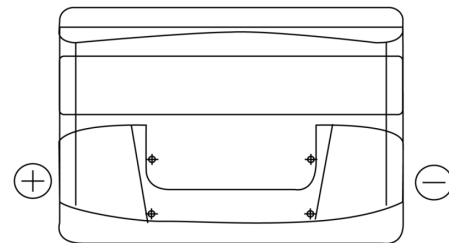

**Product overview**

Batteries for Cars

**Plus CB741**

Part number	CB741
Technology	Flooded
EAN/GTIN	3661024014564
Voltage	12 V
Capacity	74.0 Ah
CCA	680 A
Length	278 mm
Width	175 mm
Height	190 mm
Box size	L03
Polarity	ETN 1
Terminal Type	EN taper post
Hold Down	B13
Weights (subject of variation)	16.60 kg

**Polarity**

**Terminal Type**

Positive Terminal      Negative Terminal

**Hold Down**

Design, features and specifications are subject to change without notice. We disclaim any representation or warranty, express or implied, concerning the data or recommendations, and in no event shall be liable for any loss or damage claimed to have arisen as a result. Some products may not be available in your local market.