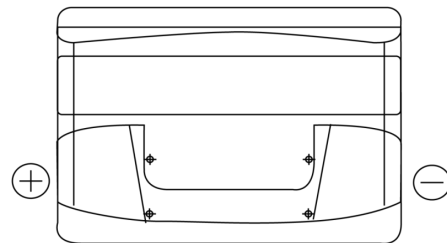

Product overview

Batteries for Cars

Plus CB741

Part number	CB741
Technology	Flooded
EAN/GTIN	3661024014564
Voltage	12 V
Capacity	74.0 Ah
CCA	680 A
Length	278 mm
Width	175 mm
Height	190 mm
Box size	L03
Polarity	ETN 1
Terminal Type	EN taper post
Hold Down	B13
Weights (subject of variation)	16.60 kg

Polarity

Terminal Type

Positive Terminal

Negative Terminal

Hold Down

Design, features and specifications are subject to change without notice. We disclaim any representation or warranty, express or implied, concerning the data or recommendations, and in no event shall be liable for any loss or damage claimed to have arisen as a result. Some products may not be available in your local market.