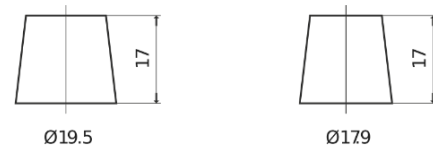

**Product overview**

Batteries for Cars

**Plus CB741**

Part number	CB741
Technology	Flooded
EAN/GTIN	3661024014564
Voltage	12 V
Capacity	74.0 Ah
CCA	680 A
Length	278 mm
Width	175 mm
Height	190 mm
Box size	L03
Polarity	ETN 1
Terminal Type	EN taper post
Hold Down	B13
Weights (subject of variation)	16.60 kg

**Polarity**

**Terminal Type**

Positive Terminal      Negative Terminal

**Hold Down**

Design, features and specifications are subject to change without notice. We disclaim any representation or warranty, express or implied, concerning the data or recommendations, and in no event shall be liable for any loss or damage claimed to have arisen as a result. Some products may not be available in your local market.