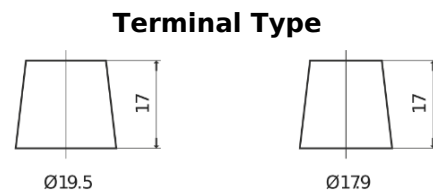

Product overview

Batteries for Trucks, Buses, Construction, Agriculture

PowerPRO Agri&Construction TJ2353

Part number	TJ2353
Technology	Flooded
EAN/GTIN	3661024056748
Voltage	12 V
Capacity	235.0 Ah
CCA	1450 A
Length	518 mm
Width	274 mm
Height	240 mm
Box size	D06
Polarity	ETN 3
Terminal Type	EN taper post
Hold Down	B0
Weights (subject of variation)	59.70 kg