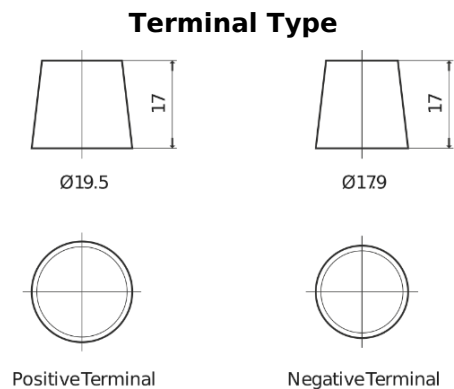

Product overview

Batteries for Trucks, Buses, Construction, Agriculture

PowerPRO Agri&Construction TJ2353

Part number	TJ2353
Technology	Flooded
EAN/GTIN	3661024056748
Voltage	12 V
Capacity	235.0 Ah
CCA	1450 A
Length	518 mm
Width	274 mm
Height	240 mm
Box size	D06
Polarity	ETN 3
Terminal Type	EN taper post
Hold Down	B0
Weights (subject of variation)	59.70 kg