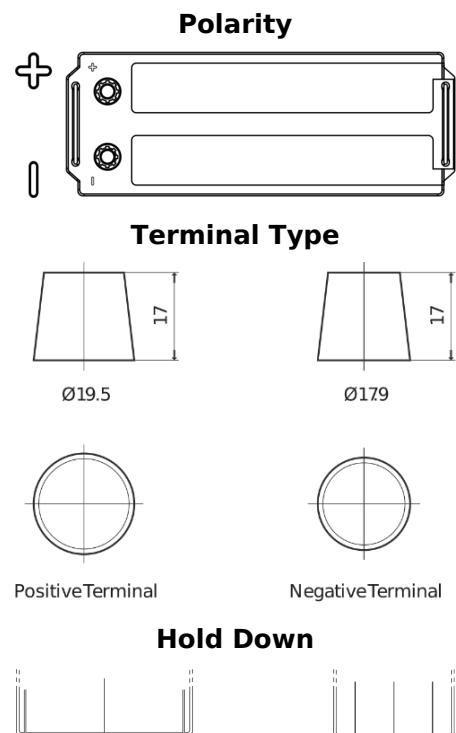

**Product overview**

Batteries for Trucks, Buses, Construction, Agriculture

**PowerPRO Agri&Construction TJ1523**

Part number	TJ1523
Technology	Flooded
EAN/GTIN	3661024056724
Voltage	12 V
Capacity	152.0 Ah
CCA	1130 A
Length	513 mm
Width	189 mm
Height	223 mm
Box size	D04
Polarity	ETN 3
Terminal Type	EN taper post
Hold Down	B0
Weights (subject of variation)	40.30 kg