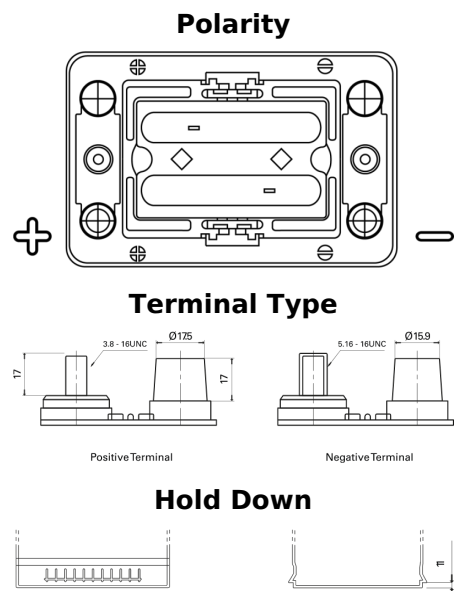

**Product overview**

Batteries for Trucks, Buses, Construction, Agriculture

**PowerPRO Agri&Construction TJ050C**

|                                |                                 |
|--------------------------------|---------------------------------|
| Part number                    | TJ050C                          |
| Technology                     | AGM                             |
| EAN/GTIN                       | 3661024056793                   |
| Voltage                        | 12 V                            |
| Capacity                       | 50.0 Ah                         |
| CCA                            | 800 A                           |
| Length                         | 260 mm                          |
| Width                          | 173 mm                          |
| Height                         | 206 mm                          |
| Box size                       | G34                             |
| Polarity                       | ETN 1                           |
| Terminal Type                  | SAE M 3/8"- 5/16"<br>taper&stud |
| Hold Down                      | B7                              |
| Weights (subject of variation) | 17.90 kg                        |