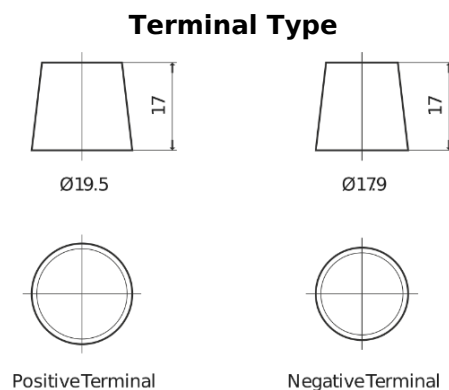

Product overview

Batteries for Trucks, Buses, Construction, Agriculture

StartPRO TG2254

Part number	TG2254
Technology	Flooded
EAN/GTIN	3661024057448
Voltage	12 V
Capacity	225.0 Ah
CCA	1200 A
Length	518 mm
Width	274 mm
Height	240 mm
Box size	D06
Polarity	ETN 4
Terminal Type	EN taper post
Hold Down	B0
Weights (subject of variation)	54.90 kg