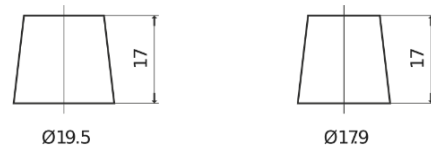

**Product overview**

Batteries for Cars

**Plus CB740**

Part number	CB740
Technology	Flooded
EAN/GTIN	3661024014557
Voltage	12 V
Capacity	74.0 Ah
CCA	680 A
Length	278 mm
Width	175 mm
Height	190 mm
Box size	L03
Polarity	ETN 0
Terminal Type	EN taper post
Hold Down	B13
Weights (subject of variation)	16.60 kg

**Polarity**

**Terminal Type**

Positive Terminal

Negative Terminal

**Hold Down**

Design, features and specifications are subject to change without notice. We disclaim any representation or warranty, express or implied, concerning the data or recommendations, and in no event shall be liable for any loss or damage claimed to have arisen as a result. Some products may not be available in your local market.