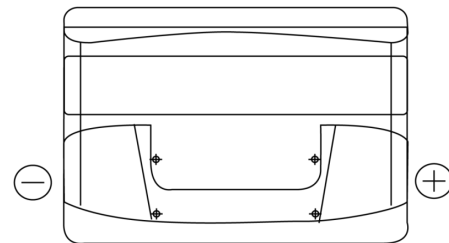

Product overview

Batteries for Cars

Plus CB740

Part number	CB740
Technology	Flooded
EAN/GTIN	3661024014557
Voltage	12 V
Capacity	74.0 Ah
CCA	680 A
Length	278 mm
Width	175 mm
Height	190 mm
Box size	L03
Polarity	ETN 0
Terminal Type	EN taper post
Hold Down	B13
Weights (subject of variation)	16.60 kg

Polarity

Terminal Type

Positive Terminal Negative Terminal

Hold Down

Design, features and specifications are subject to change without notice. We disclaim any representation or warranty, express or implied, concerning the data or recommendations, and in no event shall be liable for any loss or damage claimed to have arisen as a result. Some products may not be available in your local market.