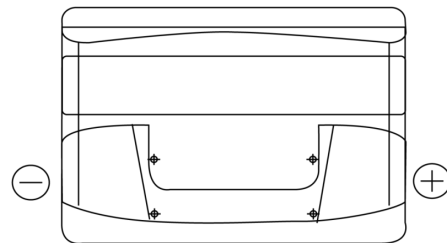

**Product overview**

Batteries for Cars

**Plus CB740**

Part number	CB740
Technology	Flooded
EAN/GTIN	3661024014557
Voltage	12 V
Capacity	74.0 Ah
CCA	680 A
Length	278 mm
Width	175 mm
Height	190 mm
Box size	L03
Polarity	ETN 0
Terminal Type	EN taper post
Hold Down	B13
Weights (subject of variation)	16.60 kg

**Polarity**

**Terminal Type**

Positive Terminal

Negative Terminal

**Hold Down**

Design, features and specifications are subject to change without notice. We disclaim any representation or warranty, express or implied, concerning the data or recommendations, and in no event shall be liable for any loss or damage claimed to have arisen as a result. Some products may not be available in your local market.