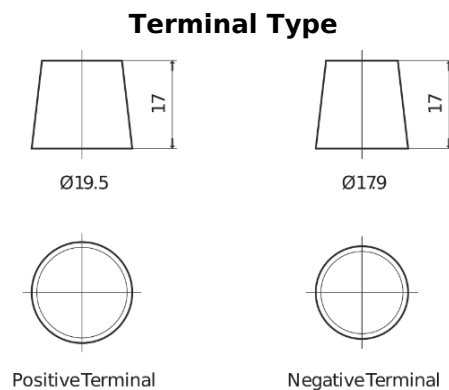

Product overview

Batteries for Trucks, Buses, Construction, Agriculture

StartPRO TG1406

Part number	TG1406
Technology	Flooded
EAN/GTIN	3661024055499
Voltage	12 V
Capacity	140.0 Ah
CCA	800 A
Length	510 mm
Width	175 mm
Height	225 mm
Box size	D08
Polarity	ETN 4
Terminal Type	EN taper post
Hold Down	B3
Weights (subject of variation)	33.50 kg