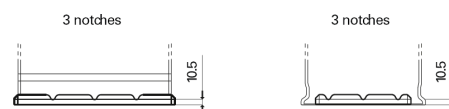

**Product overview**

Batteries for Trucks, Buses, Construction, Agriculture

**StartPRO TG1355**

Part number	TG1355
Technology	Flooded
EAN/GTIN	3661024055529
Voltage	12 V
Capacity	135.0 Ah
CCA	1000 A
Length	514 mm
Width	175 mm
Height	210 mm
Box size	DB8
Polarity	ETN 3
Terminal Type	EN taper post
Hold Down	B3
Weights (subject of variation)	36.00 kg

**Polarity**

**Terminal Type**

**Hold Down**

Design, features and specifications are subject to change without notice. We disclaim any representation or warranty, express or implied, concerning the data or recommendations, and in no event shall be liable for any loss or damage claimed to have arisen as a result. Some products may not be available in your local market.