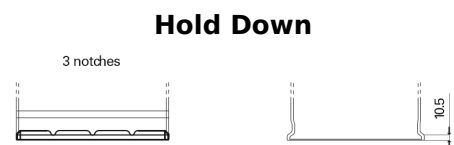

**Product overview**

Batteries for Trucks, Buses, Construction, Agriculture

**StartPRO TG1102**

Part number	TG1102
Technology	Flooded
EAN/GTIN	3661024055390
Voltage	12 V
Capacity	110.0 Ah
CCA	750 A
Length	349 mm
Width	175 mm
Height	235 mm
Box size	D02
Polarity	ETN 0
Terminal Type	EN taper post
Hold Down	B1
Weights (subject of variation)	25.40 kg