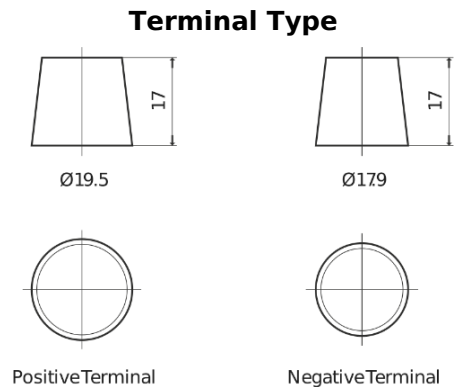

**Product overview**

Batteries for Trucks, Buses, Construction, Agriculture

**StartPRO TG1101**

Part number	TG1101
Technology	Flooded
EAN/GTIN	3661024055383
Voltage	12 V
Capacity	110.0 Ah
CCA	750 A
Length	349 mm
Width	175 mm
Height	235 mm
Box size	D02
Polarity	ETN 1
Terminal Type	EN taper post
Hold Down	B0
Weights (subject of variation)	25.40 kg