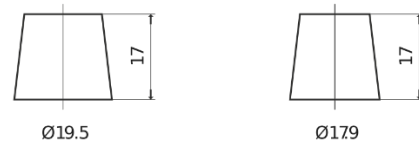

Terminal Type