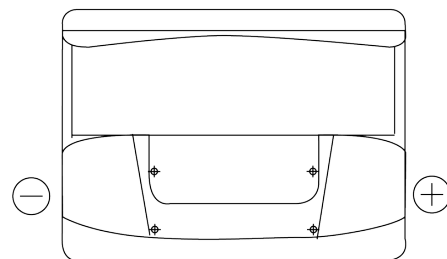

Product overview

Batteries for Cars

Excell EB602

Part number	EB602
Technology	Flooded
EAN/GTIN	3661024034630
Voltage	12 V
Capacity	60 Ah
CCA	540 A
Length	242 mm
Width	175 mm
Height	175 mm
Box size	LB2
Polarity	ETN 0
Terminal Type	EN taper post
Hold Down	B13
Weights (subject of variation)	12.90 kg

Polarity

Terminal Type

Positive Terminal

Negative Terminal

Hold Down

Design, features and specifications are subject to change without notice. We disclaim any representation or warranty, express or implied, concerning the data or recommendations, and in no event shall be liable for any loss or damage claimed to have arisen as a result. Some products may not be available in your local market.