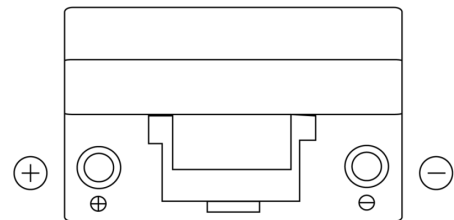

Product overview

Batteries for Cars

Plus CB705

Part number	CB705
Technology	Flooded
EAN/GTIN	3661024014441
Voltage	12 V
Capacity	70.0 Ah
CCA	540 A
Length	270 mm
Width	173 mm
Height	222 mm
Box size	D26
Polarity	ETN 1
Terminal Type	EN taper post
Hold Down	Korean B1+B6
Weights (subject of variation)	16.10 kg

Polarity

Terminal Type

Positive Terminal

Negative Terminal

Hold Down

Design, features and specifications are subject to change without notice. We disclaim any representation or warranty, express or implied, concerning the data or recommendations, and in no event shall be liable for any loss or damage claimed to have arisen as a result. Some products may not be available in your local market.