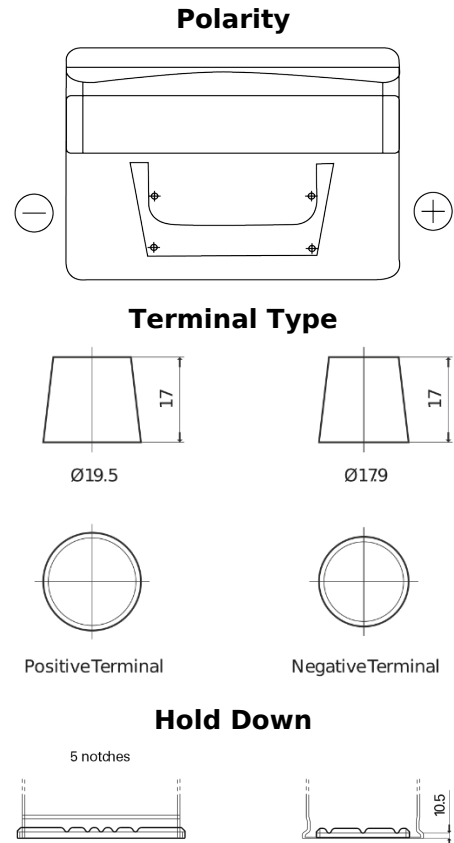

Product overview

Batteries for Cars

Classic EC542

Part number	EC542
Technology	Flooded
EAN/GTIN	3661024034852
Voltage	12 V
Capacity	54 Ah
CCA	500 A
Length	242 mm
Width	175 mm
Height	175 mm
Box size	LB2
Polarity	ETN 0
Terminal Type	EN taper post
Hold Down	B13
Weights (subject of variation)	12.90 kg