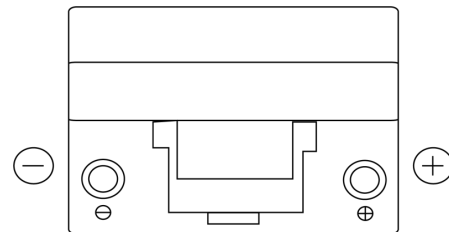

**Product overview**

Batteries for Cars

**Standard TC904**

Part number	TC904
Technology	Flooded
EAN/GTIN	3661024054751
Voltage	12 V
Capacity	90.0 Ah
CCA	680 A
Length	306 mm
Width	173 mm
Height	222 mm
Box size	D31
Polarity	ETN 0
Terminal Type	EN taper post
Hold Down	Korean B1
Weights (subject of variation)	19.90 kg

**Polarity**

**Terminal Type**

**Hold Down**

Design, features and specifications are subject to change without notice. We disclaim any representation or warranty, express or implied, concerning the data or recommendations, and in no event shall be liable for any loss or damage claimed to have arisen as a result. Some products may not be available in your local market.