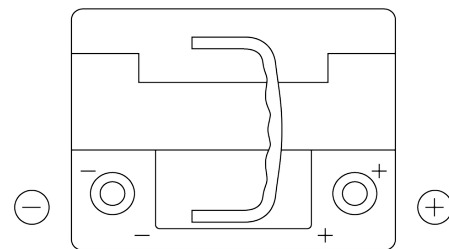

**Product overview**

Batteries for Cars

**Premium EA472**

Part number	EA472
Technology	Flooded
EAN/GTIN	3661024034265
Voltage	12 V
Capacity	47 Ah
CCA	450 A
Length	207 mm
Width	175 mm
Height	175 mm
Box size	LB1
Polarity	ETN 0
Terminal Type	EN taper post
Hold Down	B13
Weights (subject of variation)	11.40 kg

**Polarity**

**Terminal Type**

Positive Terminal

Negative Terminal

**Hold Down**

Design, features and specifications are subject to change without notice. We disclaim any representation or warranty, express or implied, concerning the data or recommendations, and in no event shall be liable for any loss or damage claimed to have arisen as a result. Some products may not be available in your local market.