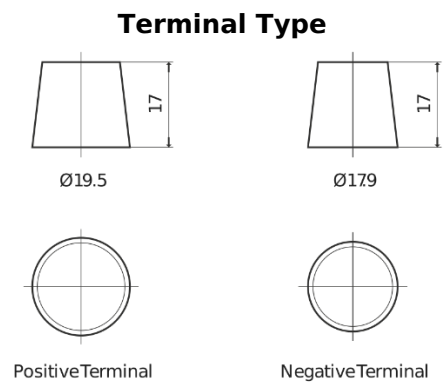

Product overview

Batteries for Cars

Premium EA472

Part number	EA472
Technology	Flooded
EAN/GTIN	3661024034265
Voltage	12 V
Capacity	47 Ah
CCA	450 A
Length	207 mm
Width	175 mm
Height	175 mm
Box size	LB1
Polarity	ETN 0
Terminal Type	EN taper post
Hold Down	B13
Weights (subject of variation)	11.40 kg