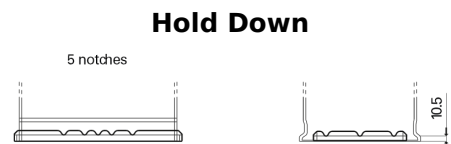

Product overview

Batteries for Cars

Premium EA472

Part number	EA472
Technology	Flooded
EAN/GTIN	3661024034265
Voltage	12 V
Capacity	47 Ah
CCA	450 A
Length	207 mm
Width	175 mm
Height	175 mm
Box size	LB1
Polarity	ETN 0
Terminal Type	EN taper post
Hold Down	B13
Weights (subject of variation)	11.40 kg