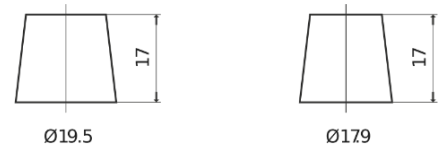

Terminal Type