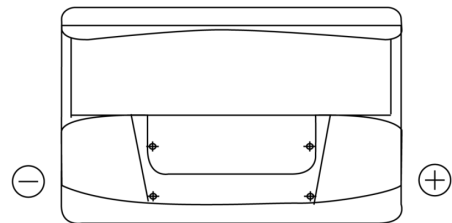

Product overview

Batteries for Cars

Standard TC700

Part number	TC700
Technology	Flooded
EAN/GTIN	3661024054829
Voltage	12 V
Capacity	70.0 Ah
CCA	640 A
Length	278 mm
Width	175 mm
Height	190 mm
Box size	L03
Polarity	ETN 0
Terminal Type	EN taper post
Hold Down	B13
Weights (subject of variation)	16.00 kg

Polarity

Terminal Type

Positive Terminal

Negative Terminal

Hold Down

Design, features and specifications are subject to change without notice. We disclaim any representation or warranty, express or implied, concerning the data or recommendations, and in no event shall be liable for any loss or damage claimed to have arisen as a result. Some products may not be available in your local market.