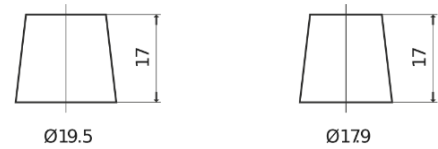

**Product overview**

Batteries for Cars

**Plus CB704**

Part number	CB704
Technology	Flooded
EAN/GTIN	3661024014434
Voltage	12 V
Capacity	70.0 Ah
CCA	540 A
Length	270 mm
Width	173 mm
Height	222 mm
Box size	D26
Polarity	ETN 0
Terminal Type	EN taper post
Hold Down	Korean B1+B6
Weights (subject of variation)	16.10 kg

**Polarity**

**Terminal Type**

Positive Terminal

Negative Terminal

**Hold Down**

Design, features and specifications are subject to change without notice. We disclaim any representation or warranty, express or implied, concerning the data or recommendations, and in no event shall be liable for any loss or damage claimed to have arisen as a result. Some products may not be available in your local market.