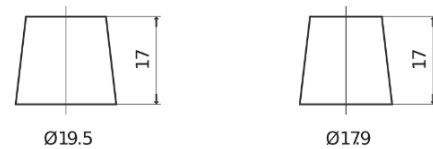

Product overview

Batteries for Cars

Plus CB704

Part number	CB704
Technology	Flooded
EAN/GTIN	3661024014434
Voltage	12 V
Capacity	70.0 Ah
CCA	540 A
Length	270 mm
Width	173 mm
Height	222 mm
Box size	D26
Polarity	ETN 0
Terminal Type	EN taper post
Hold Down	Korean B1+B6
Weights (subject of variation)	16.10 kg

Polarity

Terminal Type

Positive Terminal

Negative Terminal

Hold Down

Design, features and specifications are subject to change without notice. We disclaim any representation or warranty, express or implied, concerning the data or recommendations, and in no event shall be liable for any loss or damage claimed to have arisen as a result. Some products may not be available in your local market.