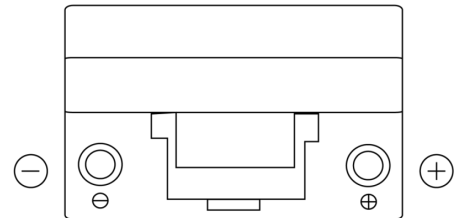

**Product overview**

Batteries for Cars

**Plus CB704**

Part number	CB704
Technology	Flooded
EAN/GTIN	3661024014434
Voltage	12 V
Capacity	70.0 Ah
CCA	540 A
Length	270 mm
Width	173 mm
Height	222 mm
Box size	D26
Polarity	ETN 0
Terminal Type	EN taper post
Hold Down	Korean B1+B6
Weights (subject of variation)	16.10 kg

**Polarity**

**Terminal Type**

Positive Terminal

Negative Terminal

**Hold Down**

Design, features and specifications are subject to change without notice. We disclaim any representation or warranty, express or implied, concerning the data or recommendations, and in no event shall be liable for any loss or damage claimed to have arisen as a result. Some products may not be available in your local market.