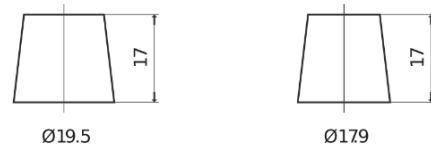

**Product overview**

Batteries for Cars

**Standard TC550**

Part number	TC550
Technology	Flooded
EAN/GTIN	3661024054805
Voltage	12 V
Capacity	55.0 Ah
CCA	460 A
Length	242 mm
Width	175 mm
Height	190 mm
Box size	L02
Polarity	ETN 0
Terminal Type	EN taper post
Hold Down	B13
Weights (subject of variation)	13.50 kg

**Polarity**

**Terminal Type**

Positive Terminal

Negative Terminal

**Hold Down**

Design, features and specifications are subject to change without notice. We disclaim any representation or warranty, express or implied, concerning the data or recommendations, and in no event shall be liable for any loss or damage claimed to have arisen as a result. Some products may not be available in your local market.