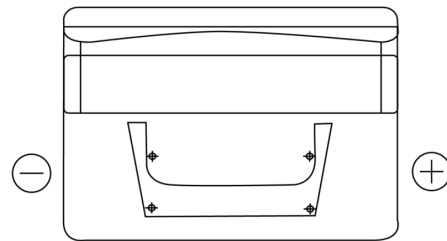

**Product overview**

Batteries for Cars

**Standard TC542**

Part number	TC542
Technology	Flooded
EAN/GTIN	3661024054850
Voltage	12 V
Capacity	54.0 Ah
CCA	500 A
Length	242 mm
Width	175 mm
Height	175 mm
Box size	LB2
Polarity	ETN 0
Terminal Type	EN taper post
Hold Down	B13
Weights (subject of variation)	12.90 kg

**Polarity**

**Terminal Type**

Positive Terminal

Negative Terminal

**Hold Down**

Design, features and specifications are subject to change without notice. We disclaim any representation or warranty, express or implied, concerning the data or recommendations, and in no event shall be liable for any loss or damage claimed to have arisen as a result. Some products may not be available in your local market.