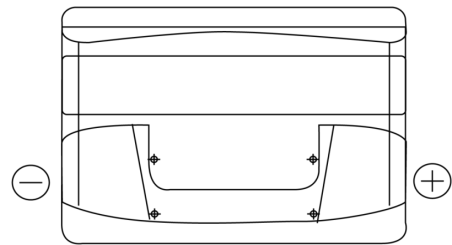

Product overview

Batteries for Cars

Technica TB802

Part number	TB802
Technology	Flooded
EAN/GTIN	3661024054652
Voltage	12 V
Capacity	80.0 Ah
CCA	700 A
Length	315 mm
Width	175 mm
Height	175 mm
Box size	LB4
Polarity	ETN 0
Terminal Type	EN taper post
Hold Down	B13
Weights (subject of variation)	17.80 kg

Polarity

Terminal Type

Positive Terminal

Negative Terminal

Hold Down

Design, features and specifications are subject to change without notice. We disclaim any representation or warranty, express or implied, concerning the data or recommendations, and in no event shall be liable for any loss or damage claimed to have arisen as a result. Some products may not be available in your local market.