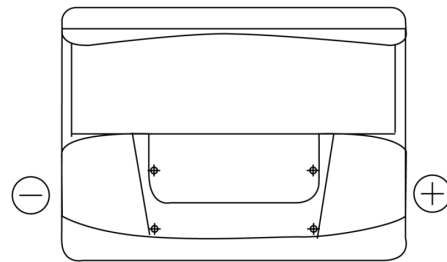

Product overview

Batteries for Cars

Technica TB620

Part number	TB620
Technology	Flooded
EAN/GTIN	3661024054539
Voltage	12 V
Capacity	62.0 Ah
CCA	540 A
Length	242 mm
Width	175 mm
Height	190 mm
Box size	L02
Polarity	ETN 0
Terminal Type	EN taper post
Hold Down	B13
Weights (subject of variation)	14.20 kg

Polarity

Terminal Type

Positive Terminal

Negative Terminal

Hold Down

Design, features and specifications are subject to change without notice. We disclaim any representation or warranty, express or implied, concerning the data or recommendations, and in no event shall be liable for any loss or damage claimed to have arisen as a result. Some products may not be available in your local market.