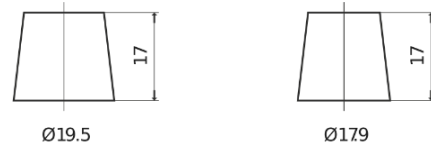

Terminal Type

Positive Terminal

Negative Terminal