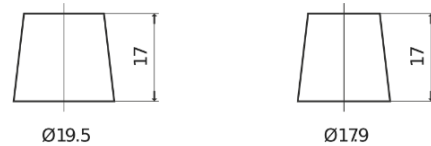

**Product overview**

Batteries for Cars

**Technica TB455**

Part number	TB455
Technology	Flooded
EAN/GTIN	3661024054386
Voltage	12 V
Capacity	45.0 Ah
CCA	330 A
Length	237 mm
Width	127 mm
Height	227 mm
Box size	B24
Polarity	ETN 1
Terminal Type	EN taper post
Hold Down	B0
Weights (subject of variation)	11.40 kg

**Polarity**

**Terminal Type**

Positive Terminal

Negative Terminal

**Hold Down**

Design, features and specifications are subject to change without notice. We disclaim any representation or warranty, express or implied, concerning the data or recommendations, and in no event shall be liable for any loss or damage claimed to have arisen as a result. Some products may not be available in your local market.