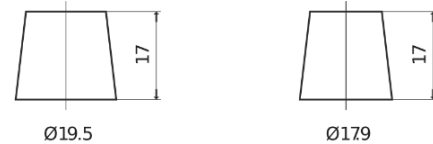

**Product overview**

Batteries for Cars

**Technica TB454**

Part number	TB454
Technology	Flooded
EAN/GTIN	3661024054379
Voltage	12 V
Capacity	45.0 Ah
CCA	330 A
Length	237 mm
Width	127 mm
Height	227 mm
Box size	B24
Polarity	ETN 0
Terminal Type	EN taper post
Hold Down	B0
Weights (subject of variation)	11.40 kg

**Polarity**

**Terminal Type**

Positive Terminal

Negative Terminal

**Hold Down**

Design, features and specifications are subject to change without notice. We disclaim any representation or warranty, express or implied, concerning the data or recommendations, and in no event shall be liable for any loss or damage claimed to have arisen as a result. Some products may not be available in your local market.