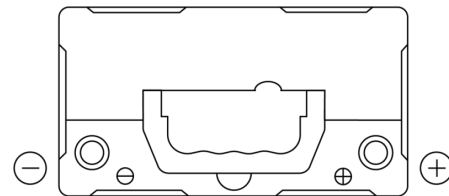

**Product overview**

Batteries for Cars

**Technica TB454**

Part number	TB454
Technology	Flooded
EAN/GTIN	3661024054379
Voltage	12 V
Capacity	45.0 Ah
CCA	330 A
Length	237 mm
Width	127 mm
Height	227 mm
Box size	B24
Polarity	ETN 0
Terminal Type	EN taper post
Hold Down	B0
Weights (subject of variation)	11.40 kg

**Polarity**

**Terminal Type**

Positive Terminal

Negative Terminal

**Hold Down**

Design, features and specifications are subject to change without notice. We disclaim any representation or warranty, express or implied, concerning the data or recommendations, and in no event shall be liable for any loss or damage claimed to have arisen as a result. Some products may not be available in your local market.