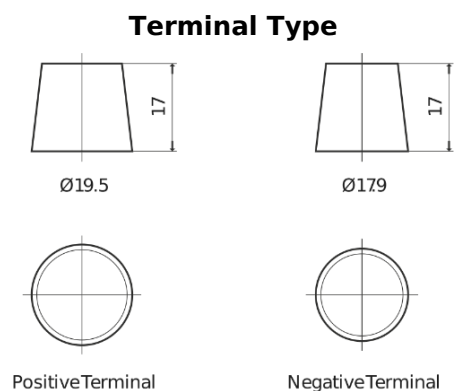

Product overview

Batteries for Cars

Technica TB450

Part number	TB450
Technology	Flooded
EAN/GTIN	3661024054492
Voltage	12 V
Capacity	45.0 Ah
CCA	330 A
Length	220 mm
Width	135 mm
Height	225 mm
Box size	E02
Polarity	ETN 0
Terminal Type	EN taper post
Hold Down	B1
Weights (subject of variation)	12.50 kg