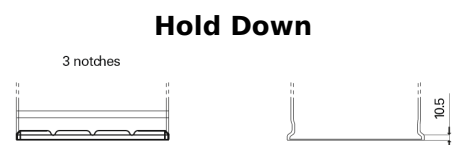

Product overview

Batteries for Cars

Technica TB450

Part number	TB450
Technology	Flooded
EAN/GTIN	3661024054492
Voltage	12 V
Capacity	45.0 Ah
CCA	330 A
Length	220 mm
Width	135 mm
Height	225 mm
Box size	E02
Polarity	ETN 0
Terminal Type	EN taper post
Hold Down	B1
Weights (subject of variation)	12.50 kg