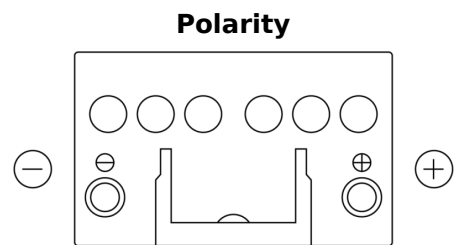

Product overview

Batteries for Cars

Technica TB450

Part number	TB450
Technology	Flooded
EAN/GTIN	3661024054492
Voltage	12 V
Capacity	45.0 Ah
CCA	330 A
Length	220 mm
Width	135 mm
Height	225 mm
Box size	E02
Polarity	ETN 0
Terminal Type	EN taper post
Hold Down	B1
Weights (subject of variation)	12.50 kg