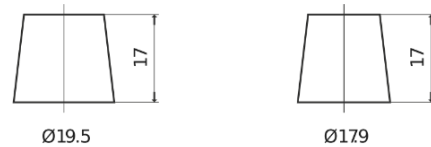

Product overview

Batteries for Cars

Technica TB442

Part number	TB442
Technology	Flooded
EAN/GTIN	3661024054607
Voltage	12 V
Capacity	44.0 Ah
CCA	420 A
Length	207 mm
Width	175 mm
Height	175 mm
Box size	LB1
Polarity	ETN 0
Terminal Type	EN taper post
Hold Down	B13
Weights (subject of variation)	10.60 kg

Polarity

Terminal Type

Positive Terminal

Negative Terminal

Hold Down

Design, features and specifications are subject to change without notice. We disclaim any representation or warranty, express or implied, concerning the data or recommendations, and in no event shall be liable for any loss or damage claimed to have arisen as a result. Some products may not be available in your local market.