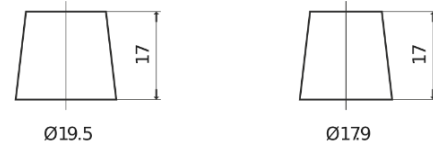

**Product overview**

Batteries for Cars

**Technica TB1000**

Part number	TB1000
Technology	Flooded
EAN/GTIN	3661024054713
Voltage	12 V
Capacity	100.0 Ah
CCA	720 A
Length	315 mm
Width	175 mm
Height	205 mm
Box size	LH4
Polarity	ETN 0
Terminal Type	EN taper post
Hold Down	B13
Weights (subject of variation)	21.90 kg

**Polarity**

**Terminal Type**

Positive Terminal

Negative Terminal

**Hold Down**

Design, features and specifications are subject to change without notice. We disclaim any representation or warranty, express or implied, concerning the data or recommendations, and in no event shall be liable for any loss or damage claimed to have arisen as a result. Some products may not be available in your local market.