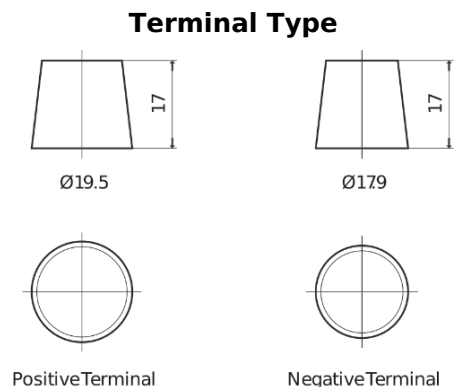

**Product overview**

Batteries for Cars

**High-Tech TA955**

Part number	TA955
Technology	Flooded
EAN/GTIN	3661024054195
Voltage	12 V
Capacity	95.0 Ah
CCA	800 A
Length	306 mm
Width	173 mm
Height	222 mm
Box size	D31
Polarity	ETN 1
Terminal Type	EN taper post
Hold Down	Korean B1
Weights (subject of variation)	21.40 kg