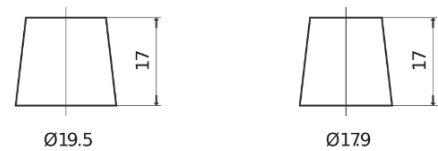

Terminal Type